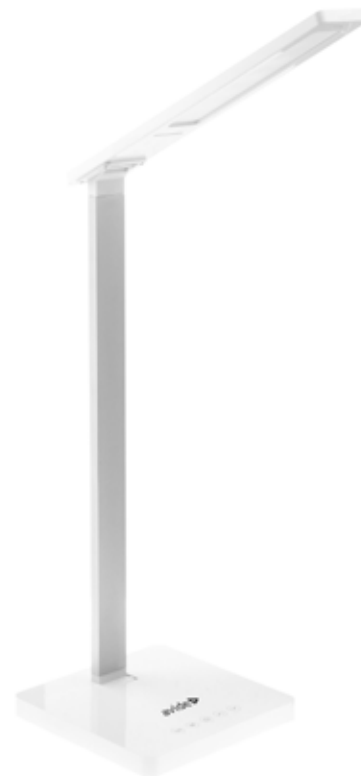

FOLDABLE CCT

The 7W dimmable desk lamps have adjustable color temperature. Due to the special design they can be easily folded and the silver metal structure provide them an exclusive appearance. Can only be operated from a network.

EAN	5999562280188
product code	ABLDL-FCCT-7W
color temp.	3000-4000-6400K
lumen	650lm
watt	7W
LED type	SMD2835
input voltage	DC12V/1.5A
capacity	none