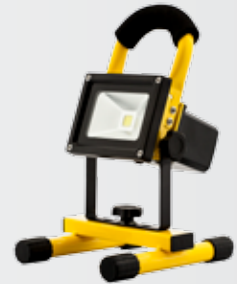

The compact slim edition LED flood lights have the advantage of aesthetically illuminating any indoor or outdoor venue. They are available in neutral and cold white color temperatures, four wattages and even with infrared sensor.

SMD

The SMD flood lights provide an alternative to traditional flood lights with practical size and modern look. Their compact size and thin housing provide modern application methods. Available in neutral and cold white color temperatures, with several wattages and even with motion sensors.

- 85-265V
- A+ energy class
- 25.000h
- 120°
- non-dimmable
- 0sec instant full light

rechargeable

The rechargeable flood lights with built-in batteries provide portable, mobile usage. Brightness levels can be adjusted in two levels so they can provide up to 5 hours of operation. Available in two wattages, in neutral white color temperature. The package includes a stand and the AC charger.