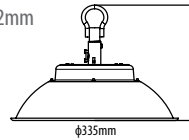

φ335x262mm

φ335mm

φ435x295mm