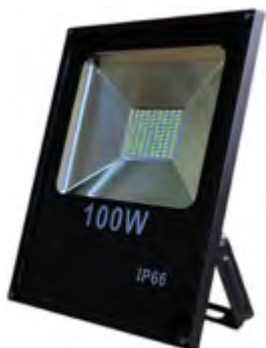

LED FLOODLIGHTS

OPTONICA

LED SMD FLOODLIGHT PF>0.9
PREMIUM LINE - WHITE BODY

150W **18000**
LUMENS

FL5786 White Light 6000K
FL5787 Neutral White 4500K

200W **24000**
LUMENS

FL5788 White Light 6000K
FL5789 Neutral White 4500K

300W **36000**
LUMENS

FL5790 White Light 6000K
FL5791 Neutral White 4500K

	150W SMD LED FLOODLIGHT	200W SMD LED FLOODLIGHT	300W SMD LED FLOODLIGHT
SKU No.	FL5786/FL5787	FL5788/FL5789	FL5790/FL5791
Watts	150W	200W	300W
Input Voltage	AC:100-240V	AC:100-240V	AC:100-240V
Flux	18 000 lm	24 000 lm	36 000 lm
Beam Angle	150°	150°	150°
Light Color	WH/NW	WH/NW	WH/NW
CRI	>80	>80	>80
IP Rating	IP65	IP65	IP65
Life Span	25 000 h	25 000 h	25 000 h
Dimension	367x305x51mm	408x337x53mm	540x400x50mm
EAN Code 6000K	3800156657861	3800156657885	3800156657908
EAN Code 4500K	3800156657878	3800156657892	3800156657915

LED FLOODLIGHTS

OPTONICA

LED SMD FLOODLIGHT PF>0.9
PREMIUM LINE - BLACK BODY

150W
18000
LUMENS

FL5792 White Light 6000K
FL5793 Neutral White 4500K

200W
24000
LUMENS

FL5794 White Light 6000K
FL5795 Neutral White 4500K

300W
36000
LUMENS

FL5796 White Light 6000K
FL5797 Neutral White 4500K

	150W SMD LED FLOODLIGHT	200W SMD LED FLOODLIGHT	300W SMD LED FLOODLIGHT
SKU No.	FL5792/FL5793	FL5794/FL5795	FL5796/FL5797
Watts	150W	200W	300W
Input Voltage	AC:100-240V	AC:100-240V	AC:100-240V
Flux	18 000 lm	24 000 lm	36 000 lm
Beam Angle	150°	150°	150°
Light Color	WH/NW	WH/NW	WH/NW
CRI	>80	>80	>80
IP Rating	IP65	IP65	IP65
Life Span	25 000 h	25 000 h	25 000 h
Dimension	367x305x51mm	408x337x53mm	540x400x50mm
EAN Code 6000K	3800156657922	3800156657946	3800156657960
EAN Code 4500K	3800156657939	3800156657953	3800156657977