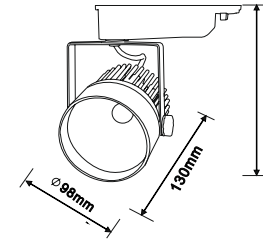

Watts	25W	CRI	>90
Input Voltage	AC:200-240V	IP Rating	IP20
Flux	1650 lm	Life Span	30 000 h
Beam Angle	24°	Dimension	φ98x130x110mm

SKU No.	White Light
FL5130	6000K
	Neutral White
FL5128	4500K
	Warm White
FL5135	2800K
Color temperature	