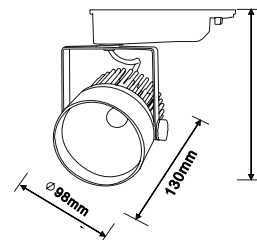

SKU No.
White Light
FL5149 6000K

Neutral White
FL5120 4500K

Warm White
FL5126 2800K

Color temperature

12W COB TRACK LIGHT INTERIOR FLOODLIGHT

LUMENS

BEAM ANGLE

IP20

EAN Code 6000K 3800156651494

EAN Code 4500K 3800156651203

EAN Code 2800K 3800156651265

SKU No.

White Light
6000K FL5127

Neutral White
4500K FL5118

Warm White
2800K FL5117

Color temperature