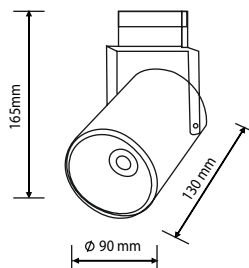

LED TRACK LIGHTS

OPTONICA

Watts	25W	CRI	>80
Input Voltage	AC:200-240V	IP Rating	IP20
Flux	2750 lm	Life Span	30 000 h
Beam Angle	24°	Dimension	70x120x175mm

SKU No.

White Light
FL5321 **5000K**

Neutral White
FL5322 **4000K**

SKU No.

White Light
5000K **FL5324**

Neutral White
4000K **FL5325**

Warm White
3000K **FL5326**

Color temperature

Watts	35W	CRI	>80
Input Voltage	AC:200-240V	IP Rating	IP20
Flux	3850 lm	Life Span	30 000 h
Beam Angle	24°	Dimension	φ90x130x165mm