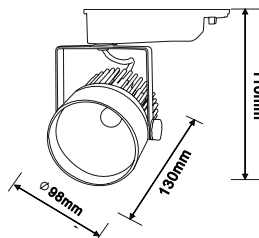

Watts	12W		CRI	>80
	Input Voltage	AC:200-240V		IP Rating	IP20
	Flux	960 lm		Life Span	30 000 h
	Beam Angle	24°		Dimension	φ98x130x110mm

A+

**EPISTAR
Chip Set**