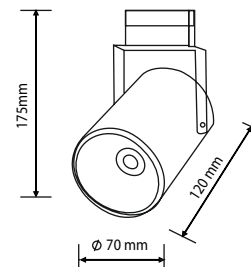

LED TRACK LIGHTS

OPTONICA

Watts	25W	CRI	>80
Input Voltage	AC:200-240V	IP Rating	IP20
Flux	2750 lm	Life Span	30 000 h
Beam Angle	24°	Dimension	70x120x175mm

SKU No.

White Light
FL5321 **5000K**

Neutral White
FL5322 **4000K**

SKU No.

White Light
5000K **FL5324**

Neutral White
4000K **FL5325**

Warm White
3000K **FL5326**

Color temperature

Watts	35W	CRI	>80
Input Voltage	AC:200-240V	IP Rating	IP20
Flux	3850 lm	Life Span	30 000 h
Beam Angle	24°	Dimension	φ90x130x165mm