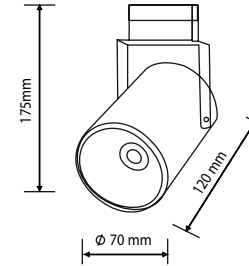

SKU No.

White Light
5000K **FL5324**

Neutral White
4000K **FL5325**

Warm White
3000K **FL5326**

Color temperature

Watts	35W	CRI	>80
Input Voltage	AC:200-240V	IP Rating	IP20
Flux	3850 lm	Life Span	30 000 h
Beam Angle	24°	Dimension	φ90x130x165mm

EAN Code 5000K 3800156653245
 EAN Code 4000K 3800156653252
 EAN Code 3000K 3800156653269

3850
LUMENS

24°
BEAM ANGLE

IP20

35W COB TRACK LIGHT INTERIOR FLOODLIGHT FOR 4-LINE TRACK

LED TRACK LIGHTS

OPTONICA

Watts	25W	CRI	>80
Input Voltage	AC:200-240V	IP Rating	IP20
Flux	2750 lm	Life Span	30 000 h
Beam Angle	24°	Dimension	70x120x175mm