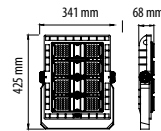

LED STADIUM FLOODLIGHT

5 YEARS WARRANTY PF>0.95

240W
24000
LUMENS

SL9179 White Light 5700K

480W
48000
LUMENS

SL9180 White Light 5700K

	240W STADIUM FL	480W STADIUM FL
SKU No.	SL9179	SL9180
Watts	240W	480W
Input Voltage	AC:100-240V	AC:100-240V
Flux	24000 lm	48000 lm
Beam Angle	60°	60°
Light Color	WH-5700K	WH-5700K
CRI	>70	>70
IP Rating	IP65	IP65
Life Span	25 000 h	25 000 h
Dimension		

3800156691797